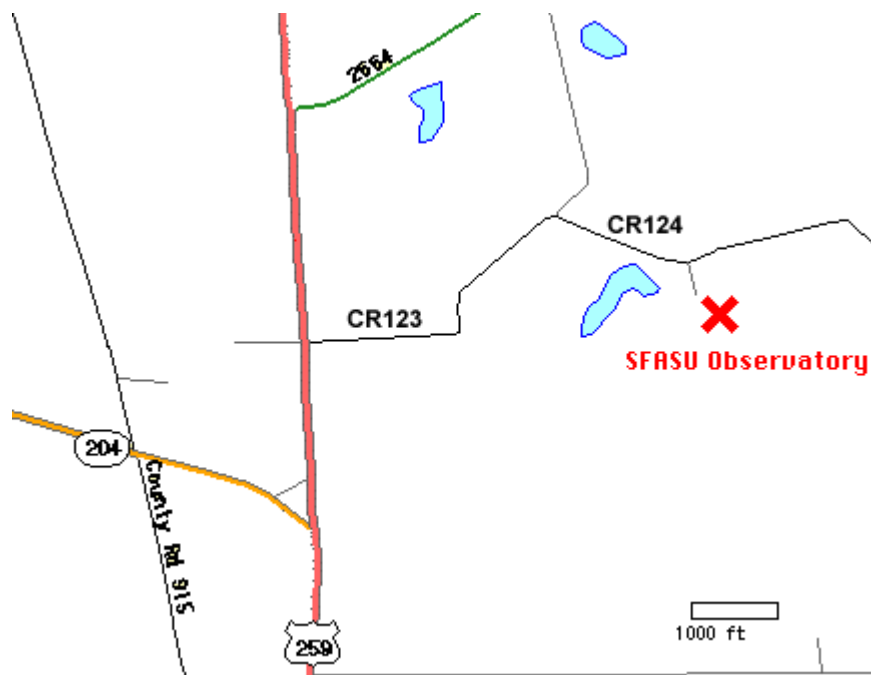

# SFA Observatory

## Public Viewing Information

The [SFA Observatory](#) is located eleven miles north of the historic East Texas city of Nacogdoches off of highway 259. The observatory phone number is (936)569-0102. For information about group tours please call the SFA Department of Physics and Astronomy (936)468-3001. Our tours are free of charge.

## Detailed Directions

1. Start from Wal-Mart on the north loop in Nacogdoches. That's NE Stallings Drive, loop 224.
2. Go 7.5 miles north on 259.
3. [Turn right on CR123](#). It is an asphalt road. There is a lighted sign that says "Walter C. Todd Beef Farm" on the right before the turn.
4. [Veer left](#) after 0.3 miles to avoid going into the SFA Beef Farm.
5. Now continue 0.4 miles and then [turn right](#) on CR124.
6. Go 0.3 miles and [turn right](#) onto the SFA Observatory driveway.
7. The staff members will direct you to a parking place. Clear skies!